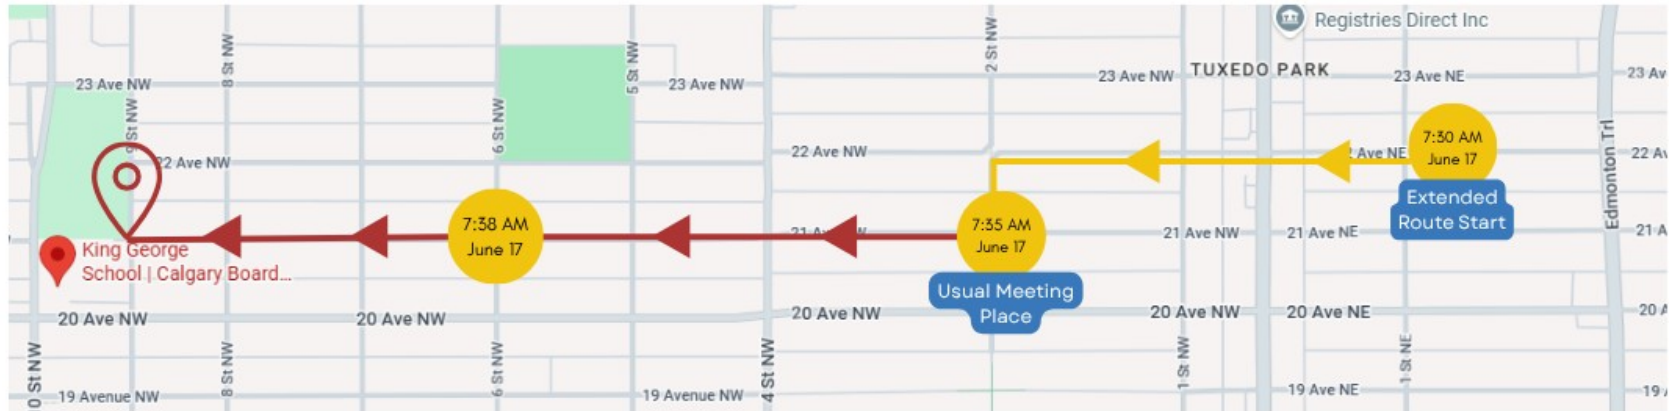

# YEAR END BIKE BUS

Join us for an extra special Bike Bus and  
Coffee & Conversation on June 17!

## EARLY START AND EXTENDED ROUTE ON JUNE 17

Bike Bus will leave 3 blocks further east at 7:30 AM

The June 17 Bike Bus will depart from a new location: the intersection of 22 avenue and 1 street NE at 7:30am. The route will head west to the usual meeting place (21 avenue/2 street NW) and then on to King George for Coffee & Conversation and some other year end fun!